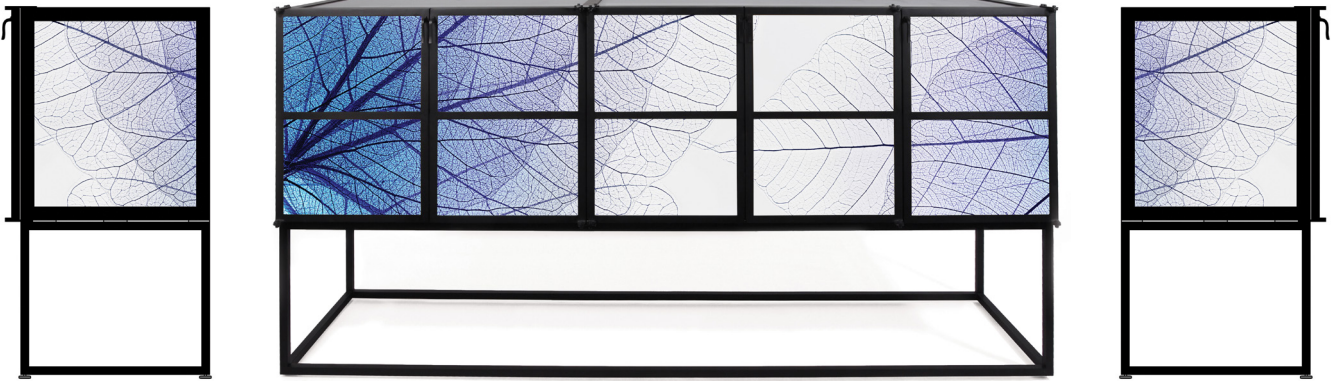

Image of pond water

Image of X-ray leaf in blue tint

Image of grass

Image of hanging leaves

Image of X-ray leaf in sepia

Image of water in swimming pool

**REVERIE CASES WITH METAL LEGS & PHOTO-BACKED DIGITAL GLASS**

The Reverie Steel Frame Case brings a strong and elegant presence to any space. Now with the introduction of digitally printed glass, there are limitless possibilities of what you can do.

The options are endless with access to millions of images from bank photos or send us your personal digital files.

The metal case is Hand-crafted with precision and refinement suitable to high-end luxury projects.

Reverie transcends its industrial roots and becomes a piece of artwork in any residential or commercial setting.

Useful as a server, media case, bar or any other storage concept.

Handcrafted in Texas.

**DIMENSIONS**

72 1/2"L x 19D x 35H with metal frame base

Interior wood shelves and bottom are available in our Standard woods and finishes.