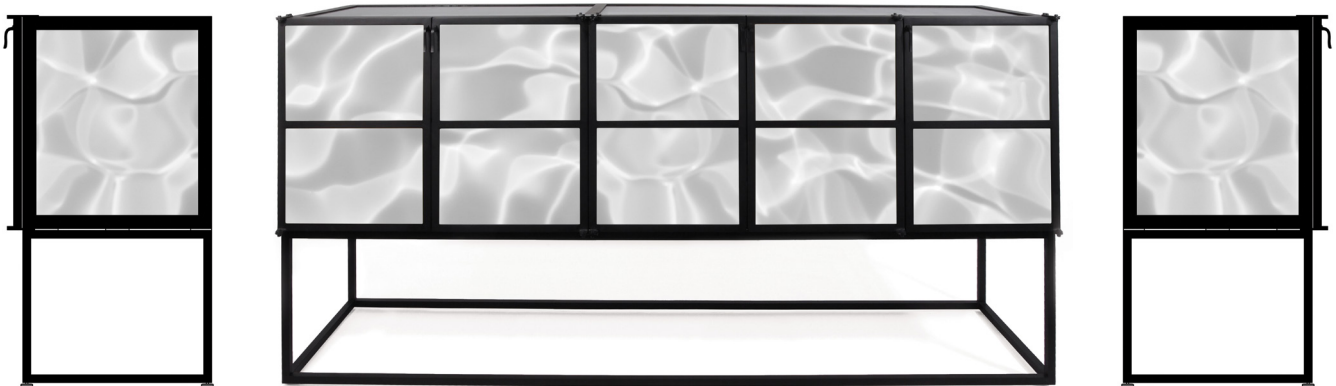

Image of pond water

Image of X-ray leaf in blue tint

Image of grass

Image of hanging leaves

Image of X-ray leaf in sepia

Image of water in swimming pool

**REVERIE CASES WITH METAL LEGS & PHOTO-BACKED DIGITAL GLASS**

The Reverie Steel Frame Case brings a strong and elegant presence to any space. Now with the introduction of digitally printed glass, there are limitless possibilities of what you can do.

The options are endless with access to millions of images from bank photos or send us your personal digital files.

The metal case is Hand-crafted with precision and refinement suitable to high-end luxury projects.

Reverie transcends its industrial roots and becomes a piece of artwork in any residential or commercial setting.

Useful as a server, media case, bar or any other storage concept.

Handcrafted in Texas.

**DIMENSIONS**

72 1/2"L x 19D x 35H with metal frame base

Interior wood shelves and bottom are available in our Standard woods and finishes.